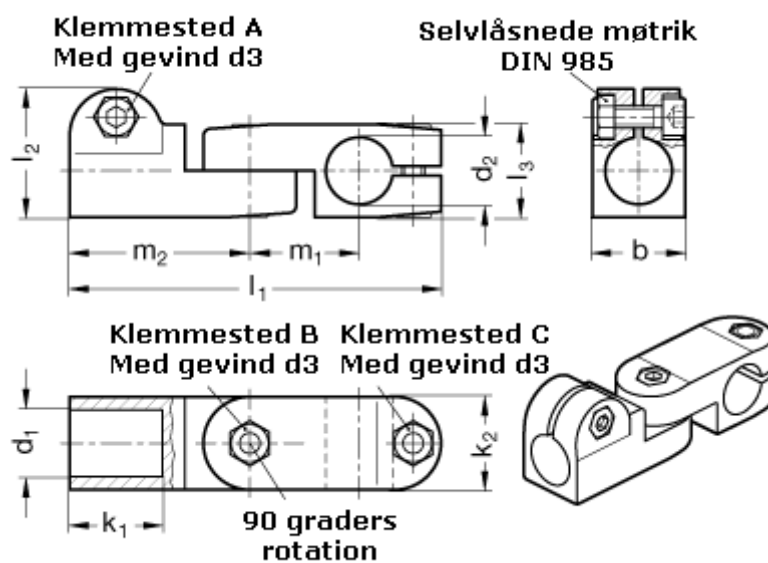

Article number: 20287B18B122BL
Description: E+G swivel clamp
GN287-B18-B12-2-BL

Measures

$b = 25$	$m_1 = 29.5$
$d_1 = B18$	$m_2 = 48.5$
$d_2 = B12$	
$d_3 = M 6$	
$k_1 = 25$	
$k_2 = 25$	
$l_1 = 100$	
$l_2 = 34.5$	